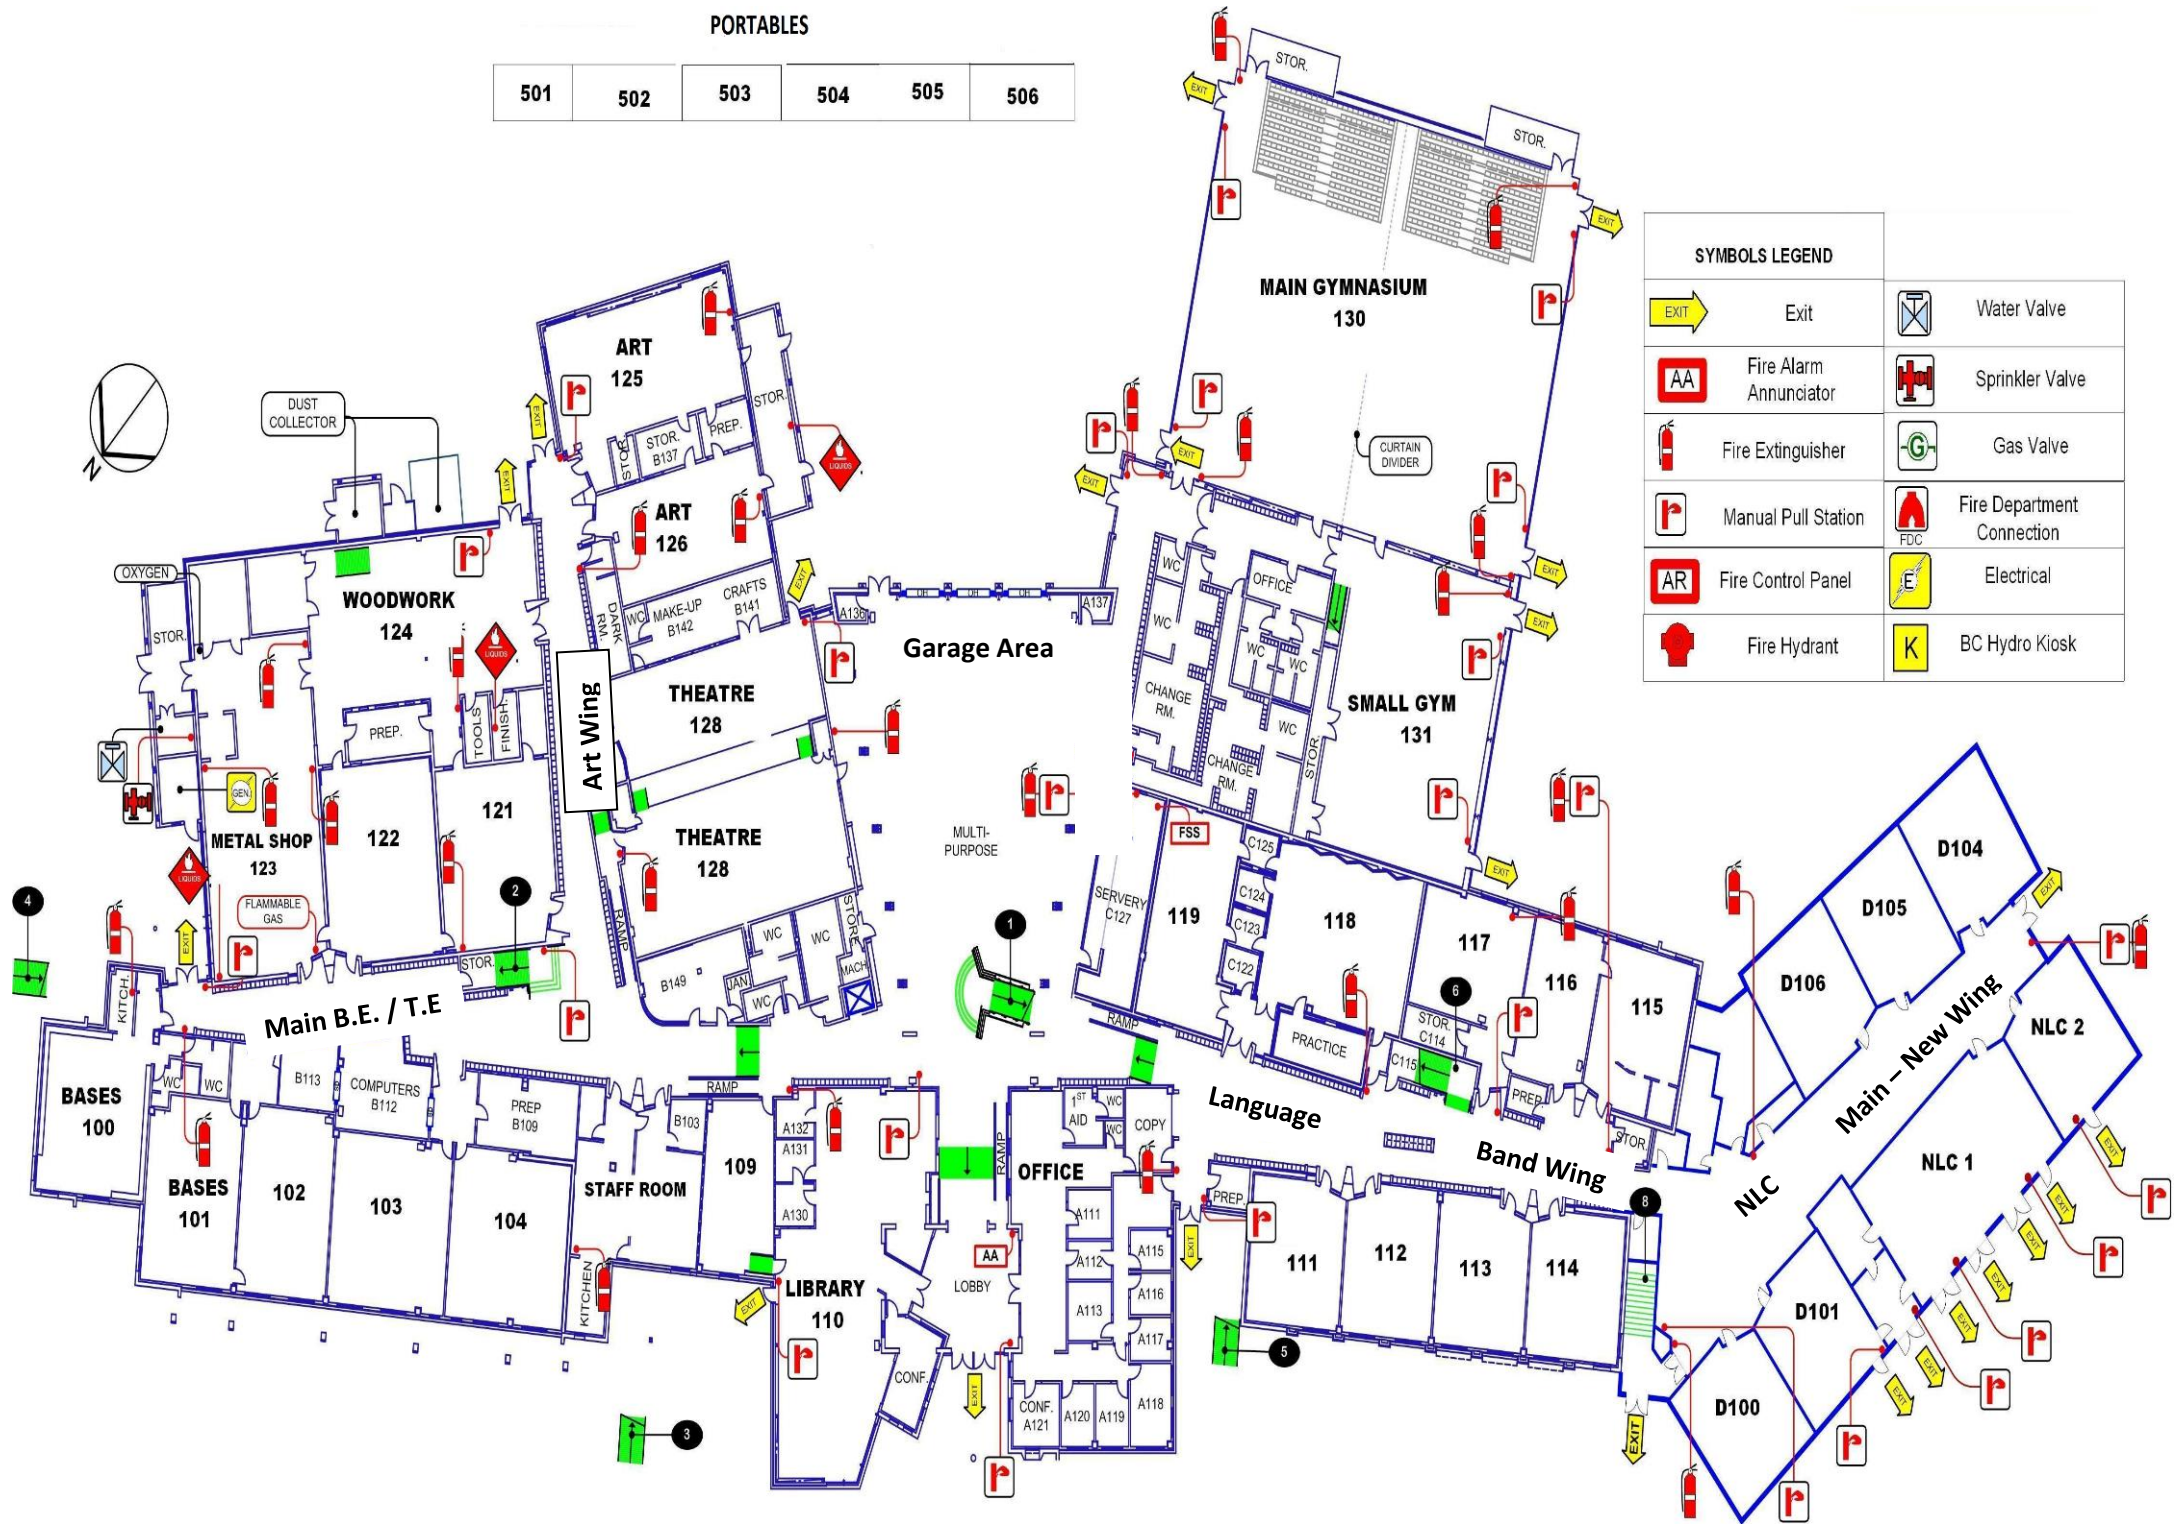

PORTABLES

501	502	503	504	505	506
-----	-----	-----	-----	-----	-----

SYMBOLS LEGEND			
	Exit		Water Valve
	Fire Alarm Annunciator		Sprinkler Valve
	Fire Extinguisher		Gas Valve
	Manual Pull Station		Fire Department Connection
	Fire Control Panel		Electrical
	Fire Hydrant		BC Hydro Kiosk